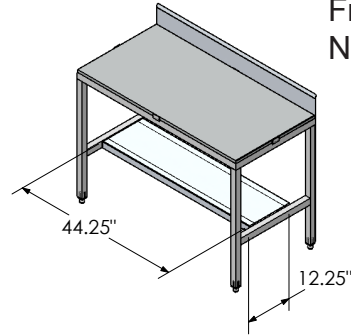

8040262 Shown with
8040286 and 8040404

Table Frames with Poly Top and No Back Splash

Order #	Model	W	L	H	Weight
8040261	AL-ATF-2436-PT TABLE FRAME W/POLY	24"	36"	34"	43 lbs.
8040262	AL-ATF-2448-PT TABLE FRAME W/POLY	24"	48"	34"	53 lbs.
8040263	AL-ATF-2460-PT TABLE FRAME W/POLY	24"	60"	34"	62 lbs.
8040264	AL-ATF-2472-PT TABLE FRAME W/POLY	24"	72"	34"	72 lbs.
8040265	AL-ATF-2484-PT TABLE FRAME W/POLY	24"	84"	34"	83 lbs.
8040266	AL-ATF-2496-PT TABLE FRAME W/POLY	24"	96"	34"	92 lbs.
8040267	AL-ATF-3036-PT TABLE FRAME W/POLY	30"	36"	34"	44 lbs.
8040268	AL-ATF-3048-PT TABLE FRAME W/POLY	30"	48"	34"	54 lbs.
8040269	AL-ATF-3060-PT TABLE FRAME W/POLY	30"	60"	34"	63 lbs.

Under Shelf for Both Sets of Table Frames

Order #	Model	W	L	H	Weight
8040285	AL-AUS-2436 AL. UNDER SHELF	12 1/2"	36"	NA	9 lbs.
8040286	AL-AUS-2448 AL. UNDER SHELF	12 1/2"	48"	NA	11 lbs.
8040287	AL-AUS-2460 AL. UNDER SHELF	12 1/2"	60"	NA	13 lbs.
8040288	AL-AUS-2472 AL. UNDER SHELF	12 1/2"	72"	NA	16 lbs.
8040289	AL-AUS-2484 AL. UNDER SHELF	12 1/2"	84"	NA	18 lbs.
8040290	AL-AUS-2496 AL. UNDER SHELF	12 1/2"	96"	NA	20 lbs.
8040291	AL-AUS-3036 AL. UNDER SHELF	18 1/4"	36"	NA	12 lbs.
8040292	AL-AUS-3048 AL. UNDER SHELF	18 1/4"	48"	NA	14 lbs.
8040293	AL-AUS-3060 AL. UNDER SHELF	18 1/4"	60"	NA	17 lbs.
8040294	AL-AUS-3072 AL. UNDER SHELF	18 1/4"	72"	NA	20 lbs.
8040295	AL-AUS-3084 AL. UNDER SHELF	18 1/4"	84"	NA	23 lbs.
8040296	AL-AUS-3096 AL. UNDER SHELF	18 1/4"	96"	NA	25 lbs.

Backsplashes for Tables with Poly Top

Order #	Model	W	L	H	Weight
8040404	BACKSPLASH, 48.00 SS	NA	48"	6"	13 lbs.
8040405	BACKSPLASH, 36.00 SS	NA	36"	6"	11 lbs.
8040406	BACKSPLASH, 96.00 SS	NA	96"	6"	21 lbs.
8040407	BACKSPLASH, 72.00 SS	NA	72"	6"	17 lbs.
8040409	BACKSPLASH, 60.00 SS	NA	60"	6"	15 lbs.

WHEN ORDERING SHELVES MATCH UP THE LENGTH OF YOUR TABLE WITH THE LENGTH OF THE SHELF

Can't find exactly what you need? Give us a call and we'll help you with the perfect solution!

NATIONAL CART CO

PH: 800-455-3802

www.nationalcart.com

Revision Date: Mar. 2013