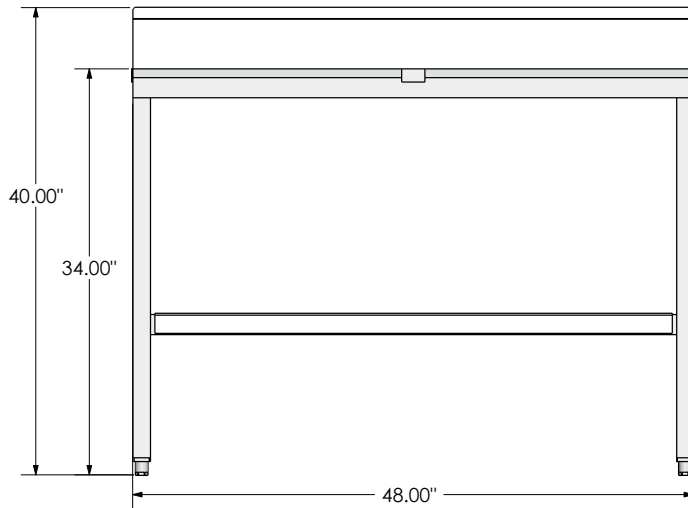

8040262 Shown with
8040286 and 8040404

Table Frames with Poly Top and No Back Splash

Order #	Model	W	L	H	Weight
8040261	AL-ATF-2436-PT TABLE FRAME W/POLY	24"	36"	34"	43 lbs.
8040262	AL-ATF-2448-PT TABLE FRAME W/POLY	24"	48"	34"	53 lbs.
8040263	AL-ATF-2460-PT TABLE FRAME W/POLY	24"	60"	34"	62 lbs.
8040264	AL-ATF-2472-PT TABLE FRAME W/POLY	24"	72"	34"	72 lbs.
8040265	AL-ATF-2484-PT TABLE FRAME W/POLY	24"	84"	34"	83 lbs.
8040266	AL-ATF-2496-PT TABLE FRAME W/POLY	24"	96"	34"	92 lbs.
8040267	AL-ATF-3036-PT TABLE FRAME W/POLY	30"	36"	34"	44 lbs.
8040268	AL-ATF-3048-PT TABLE FRAME W/POLY	30"	48"	34"	54 lbs.
8040269	AL-ATF-3060-PT TABLE FRAME W/POLY	30"	60"	34"	63 lbs.

Under Shelf for Both Sets of Table Frames

Order #	Model	W	L	H	Weight
8040285	AL-AUS-2436 AL. UNDER SHELF	12 1/2"	36"	NA	9 lbs.
8040286	AL-AUS-2448 AL. UNDER SHELF	12 1/2"	48"	NA	11 lbs.
8040287	AL-AUS-2460 AL. UNDER SHELF	12 1/2"	60"	NA	13 lbs.
8040288	AL-AUS-2472 AL. UNDER SHELF	12 1/2"	72"	NA	16 lbs.
8040289	AL-AUS-2484 AL. UNDER SHELF	12 1/2"	84"	NA	18 lbs.
8040290	AL-AUS-2496 AL. UNDER SHELF	12 1/2"	96"	NA	20 lbs.
8040291	AL-AUS-3036 AL. UNDER SHELF	18 1/4"	36"	NA	12 lbs.
8040292	AL-AUS-3048 AL. UNDER SHELF	18 1/4"	48"	NA	14 lbs.
8040293	AL-AUS-3060 AL. UNDER SHELF	18 1/4"	60"	NA	17 lbs.
8040294	AL-AUS-3072 AL. UNDER SHELF	18 1/4"	72"	NA	20 lbs.
8040295	AL-AUS-3084 AL. UNDER SHELF	18 1/4"	84"	NA	23 lbs.
8040296	AL-AUS-3096 AL. UNDER SHELF	18 1/4"	96"	NA	25 lbs.

Backsplashes for Tables with Poly Top

Order #	Model	W	L	H	Weight
8040404	BACKSPLASH, 48.00 SS	NA	48"	6"	13 lbs.
8040405	BACKSPLASH, 36.00 SS	NA	36"	6"	11 lbs.
8040406	BACKSPLASH, 96.00 SS	NA	96"	6"	21 lbs.
8040407	BACKSPLASH, 72.00 SS	NA	72"	6"	17 lbs.
8040409	BACKSPLASH, 60.00 SS	NA	60"	6"	15 lbs.

WHEN ORDERING SHELVES MATCH UP THE LENGTH OF YOUR TABLE WITH THE LENGTH OF THE SHELF

Can't find exactly what you need? Give us a call and we'll help you with the perfect solution!

NATIONAL CART CO

PH: 800-455-3802

www.nationalcart.com

Revision Date: Mar. 2013