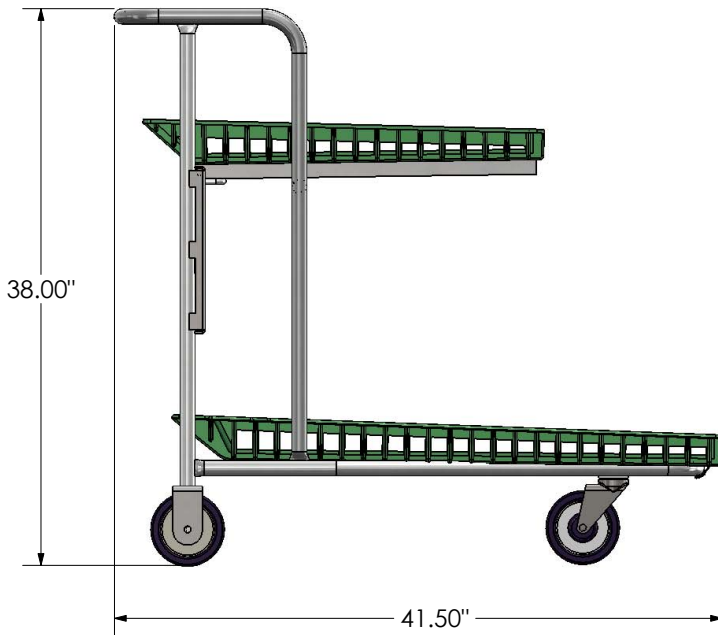

Plastic Deck Garden Cart

This heavy duty plastic tiered cart is perfect for any garden center. This plastic garden cart can be used to transport shrubs, balled trees, flowers, or any pre-bagged material as well as decorative stone edging. This product features plastic honeycombed decking that is perfect for wet products and easy cleaning. Retractable top shelf allows loading of the lower shelf and transportation of tall items.

FEATURES:

- Heavy duty steel frame design withstands the heaviest of loads
- Honeycombed plastic deck allows rust free life
- Bolt on polyurethane wheels are standard to provide years of easy maneuverability
- Large welded handle for superior comfort and control
- Top shelf is retractable to allow loading of the lower shelf and easy transportation of tall items.

REPLACEMENT PARTS:

- (2) 5" x 1.25" polyurethane swivel casters, replacement order #B000359. Fastener replacement order #B000332 (nut)
- (2) 5" x 1.25" polyurethane wheel, replacement order #B000962. Fastener replacement order #B000673 (bolt), B000198 (nut) and B000606 (washer)

Material Handling

Freight Class: 100
 NMFC Code: 188560-56

Order #	Model	W	L	H	Capacity	Weight
8000366	GC-2436-PC-5-POLY-U WITH DECKS	26"	41 1/2"	38"	500 lbs.	91 lbs.

Can't find exactly what you need? Give us a call and we'll help you with the perfect solution!