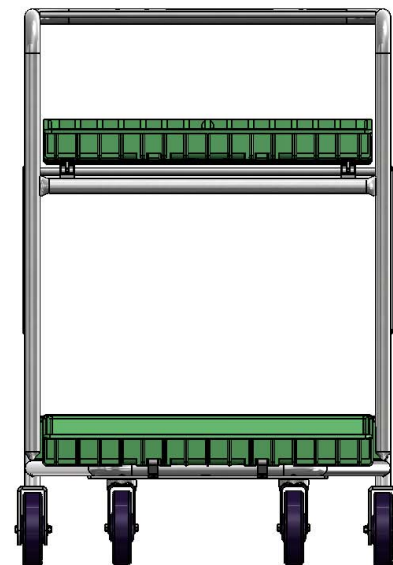

Plastic Deck Garden Cart

This heavy duty plastic tiered cart is perfect for any garden center. This plastic garden cart can be used to transport shrubs, balled trees, flowers, or any pre-bagged material as well as decorative stone edging. This product features plastic honeycombed decking that is perfect for wet products and easy cleaning. Retractable top shelf allows loading of the lower shelf and transportation of tall items.

FEATURES:

- Heavy duty steel frame design withstands the heaviest of loads
- Honeycombed plastic deck allows rust free life
- Bolt on polyurethane wheels are standard to provide years of easy maneuverability
- Large welded handle for superior comfort and control
- Top shelf is retractable to allow loading of the lower shelf and easy transportation of tall items.

REPLACEMENT PARTS:

- (2) 5" x 1.25" polyurethane swivel casters, replacement order #B000359. Fastener replacement order #B000332 (nut)
- (2) 5" x 1.25" polyurethane wheel, replacement order #B000962. Fastener replacement order #B000673 (bolt), B000198 (nut) and B000606 (washer)

Material Handling

Freight Class: 100
 NMFC Code: 188560-56

Order #	Model	W	L	H	Capacity	Weight
8000366	GC-2436-PC-5-POLY-U WITH DECKS	26"	41 1/2"	38"	500 lbs.	91 lbs.

Can't find exactly what you need? Give us a call and we'll help you with the perfect solution!