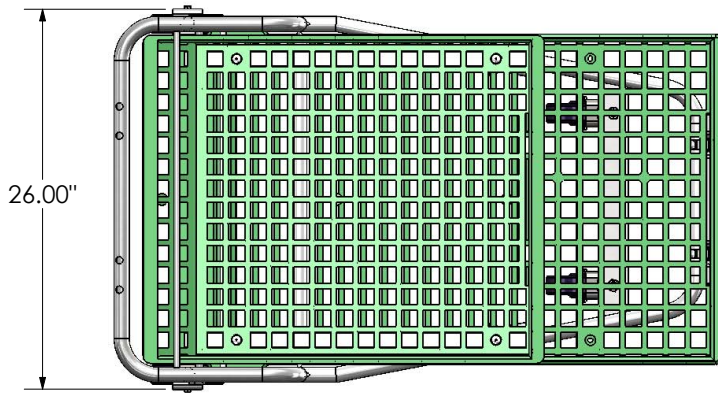

Plastic Deck Garden Cart

This heavy duty plastic tiered cart is perfect for any garden center. This plastic garden cart can be used to transport shrubs, balled trees, flowers, or any pre-bagged material as well as decorative stone edging. This product features plastic honeycombed decking that is perfect for wet products and easy cleaning. Retractable top shelf allows loading of the lower shelf and transportation of tall items.

REPLACEMENT PARTS:

- (2) 5" x 1.25" polyurethane swivel casters, replacement order #B000359. Fastener replacement order #B000332 (nut)
- (2) 5" x 1.25" polyurethane wheel, replacement order #B000962. Fastener replacement order #B000673 (bolt), B000198 (nut) and B000606 (washer)

Material Handling

Freight Class: 100
 NMFC Code: 188560-56

Order #	Model	W	L	H	Capacity	Weight
8000366	GC-2436-PC-5-POLY-U WITH DECKS	26"	41 1/2"	38"	500 lbs.	91 lbs.

Can't find exactly what you need? Give us a call and we'll help you with the perfect solution!