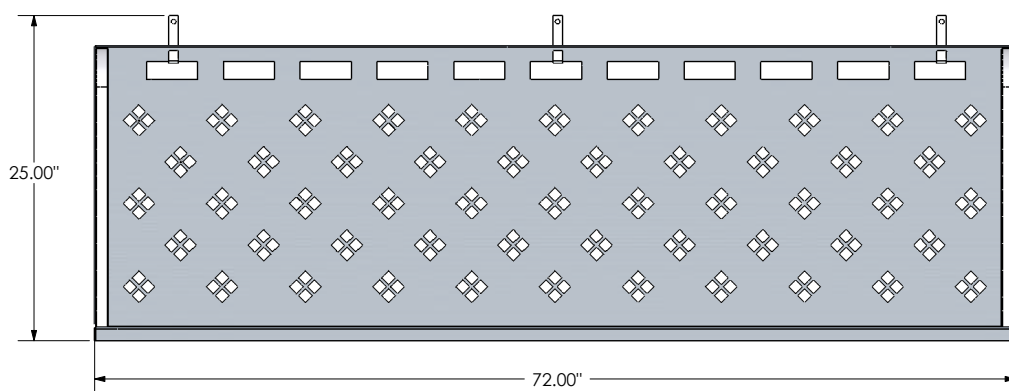

# Boat Rack

Provides a product storage area for Styrofoam boats and trays used to package meats and poultry products.

8040024  
(Wall Mount)

- FEATURES:**
- All welded sanitary aluminum tube
  - Perforated aluminum backing provides a smooth non-bacteria collecting surface
  - Perfect for organizing scattered trays and boats

8040030  
(Table Mount)

8040671  
(Divider Bracket)

8040024

Freight Class: 300  
NMFC Code: 164390-S2

Order #	Model	Description	W	L	H	Weight
8040022	AL-1348-BR-WAL 4'BOAT RACK WALL	Wall Mount 48"	13"	48"	25"	14 lbs.
8040023	AL-1360-BR-WAL 5'BOAT RACK WALL	Wall Mount 60"	13"	60"	25"	17 lbs.
8040024	AL-1372-BR-WAL 6'BOAT RACK WALL	Wall Mount 72"	13"	72"	25"	20 lbs.
8040025	AL-1396-BR-WAL 8'BOAT RACK WALL	Wall Mount 96"	13"	96"	25"	23 lbs.
8040026	AL-1348-BR-CL, AL BOAT RACK CEILING	Ceiling Mount 48"	13"	48"	25"	19 lbs.
8040027	AL-1360-BR-CL, AL BOAT RACK CEILING	Ceiling Mount 60"	13"	60"	25"	22 lbs.
8040028	AL-1372-BR-CL, AL BOAT RACK CEILING	Ceiling Mount 72"	13"	72"	25"	25 lbs.
8040029	AL-1396-BR-CL, AL BOAT RACK CEILING	Ceiling Mount 96"	13"	96"	25"	28 lbs.
8040030	AL-1348-BR-TM, AL BOAT RACK TABLE	Table Mount 48"	13"	48"	25"	19 lbs.
8040031	AL-1360-BR-TM, AL BOAT RACK TABLE	Table Mount 60"	13"	60"	25"	22 lbs.
8040032	AL-1372-BR-TM, AL BOAT RACK TABLE	Table Mount 72"	13"	72"	25"	25 lbs.
8040033	AL-1396-BR-TM, AL BOAT RACK TABLE	Table Mount 96"	13"	96"	25"	28 lbs.
8040671	AL SOLID BOAT RACK DIVIDER	Divider	12"	1 1/2"	22"	2 lbs.