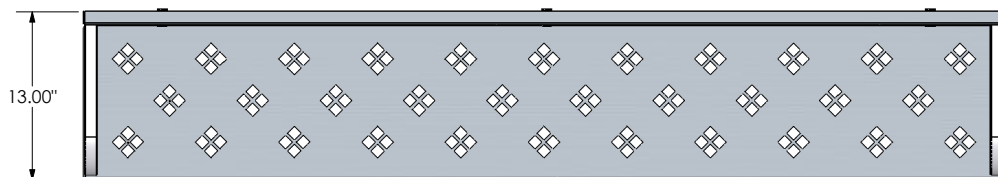

8040030  
(Table Mount)

8040671  
(Divider Bracket)

8040024

Freight Class: 300  
NMFC Code: 164390-S2

Order #	Model	Description	W	L	H	Weight
8040022	AL-1348-BR-WAL 4'BOAT RACK WALL	Wall Mount 48"	13"	48"	25"	14 lbs.
8040023	AL-1360-BR-WAL 5'BOAT RACK WALL	Wall Mount 60"	13"	60"	25"	17 lbs.
8040024	AL-1372-BR-WAL 6'BOAT RACK WALL	Wall Mount 72"	13"	72"	25"	20 lbs.
8040025	AL-1396-BR-WAL 8'BOAT RACK WALL	Wall Mount 96"	13"	96"	25"	23 lbs.
8040026	AL-1348-BR-CL, AL BOAT RACK CEILING	Ceiling Mount 48"	13"	48"	25"	19 lbs.
8040027	AL-1360-BR-CL, AL BOAT RACK CEILING	Ceiling Mount 60"	13"	60"	25"	22 lbs.
8040028	AL-1372-BR-CL, AL BOAT RACK CEILING	Ceiling Mount 72"	13"	72"	25"	25 lbs.
8040029	AL-1396-BR-CL, AL BOAT RACK CEILING	Ceiling Mount 96"	13"	96"	25"	28 lbs.
8040030	AL-1348-BR-TM, AL BOAT RACK TABLE	Table Mount 48"	13"	48"	25"	19 lbs.
8040031	AL-1360-BR-TM, AL BOAT RACK TABLE	Table Mount 60"	13"	60"	25"	22 lbs.
8040032	AL-1372-BR-TM, AL BOAT RACK TABLE	Table Mount 72"	13"	72"	25"	25 lbs.
8040033	AL-1396-BR-TM, AL BOAT RACK TABLE	Table Mount 96"	13"	96"	25"	28 lbs.
8040671	AL SOLID BOAT RACK DIVIDER	Divider	12"	1 1/2"	22"	2 lbs.