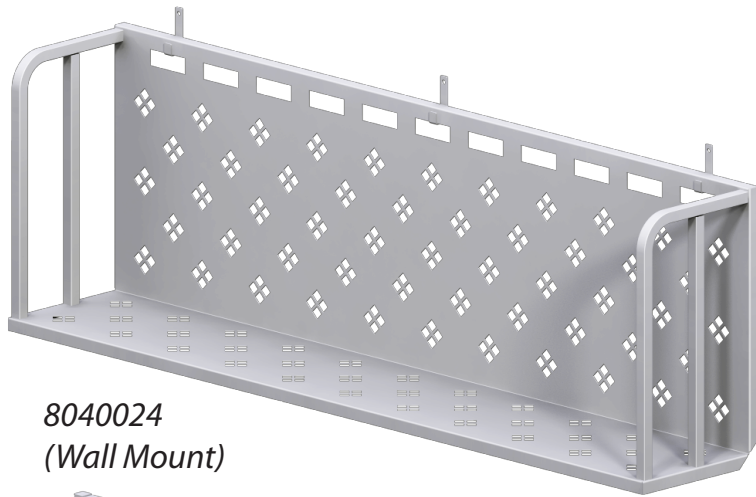

# Boat Rack

Provides a product storage area for Styrofoam boats and trays used to package meats and poultry products.

8040024  
(Wall Mount)

- FEATURES:**
- All welded sanitary aluminum tube
  - Perforated aluminum backing provides a smooth non-bacteria collecting surface
  - Perfect for organizing scattered trays and boats

- OPTIONS:**
- Ceiling Mount (CL)
  - Table Mount (TM)
  - Wall Mount (WAL)
  - Divider Bracket (BRD)

- REPLACEMENT PARTS:**
- Replacement Hanger Bracket Order #3040291
  - Boat Rack Divider Bracket Order #8040671

8040030  
(Table Mount)

8040671  
(Divider Bracket)

8040024

Freight Class: 300  
NMFC Code: 164390-S2

Order #	Model	Description	W	L	H	Weight
8040022	AL-1348-BR-WAL 4'BOAT RACK WALL	Wall Mount 48"	13"	48"	25"	14 lbs.
8040023	AL-1360-BR-WAL 5'BOAT RACK WALL	Wall Mount 60"	13"	60"	25"	17 lbs.
8040024	AL-1372-BR-WAL 6'BOAT RACK WALL	Wall Mount 72"	13"	72"	25"	20 lbs.
8040025	AL-1396-BR-WAL 8'BOAT RACK WALL	Wall Mount 96"	13"	96"	25"	23 lbs.
8040026	AL-1348-BR-CL, AL BOAT RACK CEILING	Ceiling Mount 48"	13"	48"	25"	19 lbs.
8040027	AL-1360-BR-CL, AL BOAT RACK CEILING	Ceiling Mount 60"	13"	60"	25"	22 lbs.
8040028	AL-1372-BR-CL, AL BOAT RACK CEILING	Ceiling Mount 72"	13"	72"	25"	25 lbs.
8040029	AL-1396-BR-CL, AL BOAT RACK CEILING	Ceiling Mount 96"	13"	96"	25"	28 lbs.
8040030	AL-1348-BR-TM, AL BOAT RACK TABLE	Table Mount 48"	13"	48"	25"	19 lbs.
8040031	AL-1360-BR-TM, AL BOAT RACK TABLE	Table Mount 60"	13"	60"	25"	22 lbs.
8040032	AL-1372-BR-TM, AL BOAT RACK TABLE	Table Mount 72"	13"	72"	25"	25 lbs.
8040033	AL-1396-BR-TM, AL BOAT RACK TABLE	Table Mount 96"	13"	96"	25"	28 lbs.
8040671	AL SOLID BOAT RACK DIVIDER	Divider	12"	1 1/2"	22"	2 lbs.