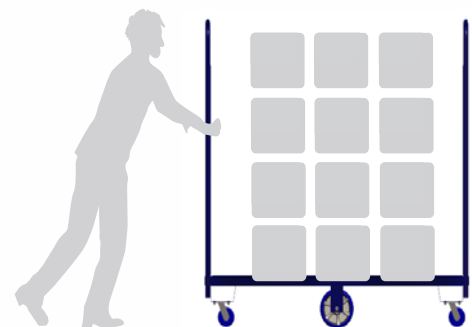

(4) 4" x 1.25" corner swivel casters. Replacement order #B000027

U-Pick U-boat shown with two slant shelves #8010218 24" x 16" stack & nest totes #5000190 clipboard holder #1000171 scan gun holder #3002132 pick cart basket #3001572

5000101 Standard U-Boat

Shelves and Slant Shelves are removable

5000101 U-Boat shown with Slant Shelf #8010218 great for stocking and picking with bins

5000101 U-Boat Shown with removable shelf #3000068

5000101 U-Boat Shown with Garment Rack #5000229 and Cardboard holder #48010108

Picking Carts

U-Boats

Freight Class: 70

NMFC Code: 188560-S2

Accessories

Freight Class: 70

NMFC Code: 188560-S9

5000101