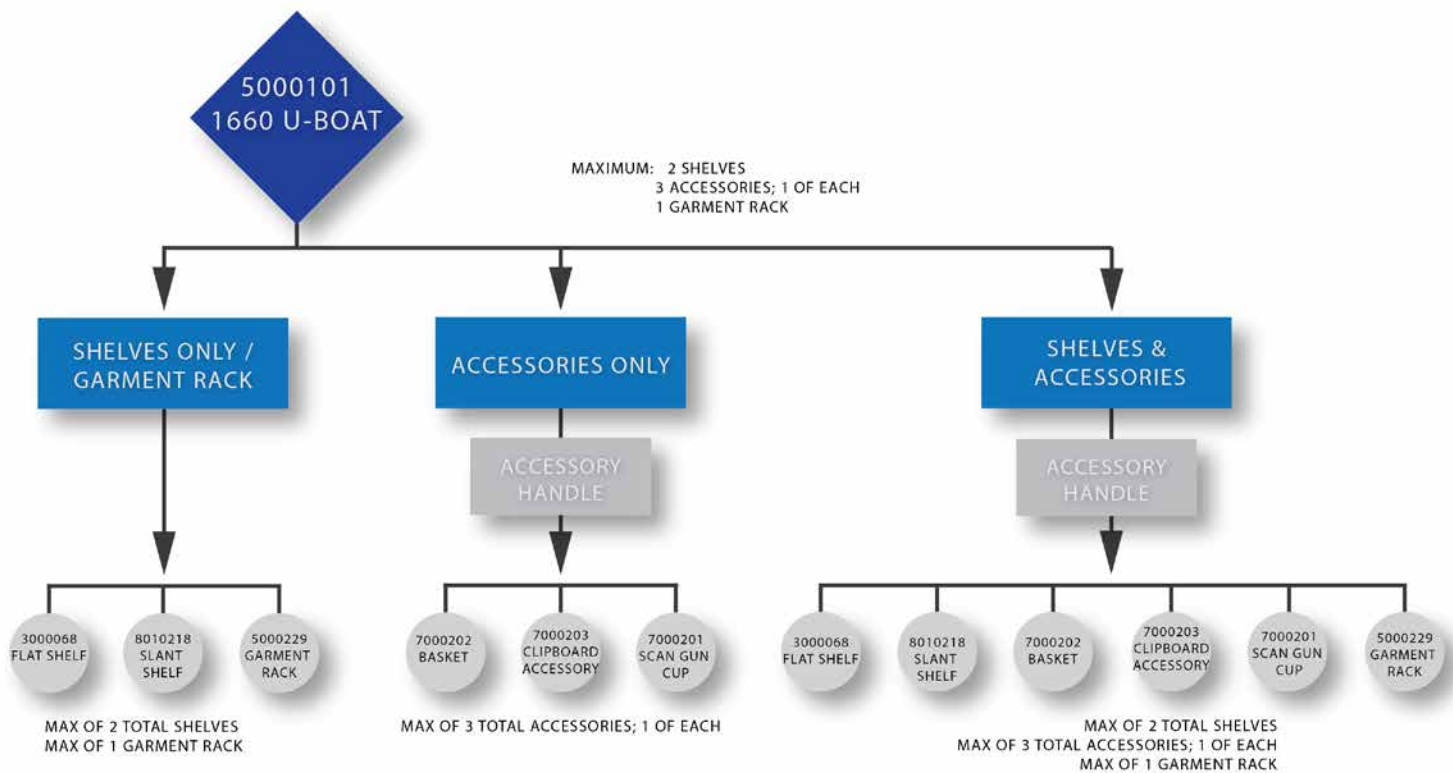

5000101 Standard U-Boat

Shelves and Slant Shelves are removable

5000101 U-Boat shown with Slant Shelf #8010218 great for stocking and picking with bins

5000101 U-Boat Shown with removable shelf #3000068

5000101 U-Boat Shown with Garment Rack #5000229 and Cardboard holder #48010108

Picking Carts

U-Boats

Freight Class: 70

NMFC Code: 188560-S2

Accessories

Freight Class: 70

NMFC Code: 188560-S9

5000101

48010108 - CARDBOARD HOLDER: CAN BE USED IN ANY VARIATION

Can't find exactly what you need? Give us a call and we'll help you with the perfect solution!