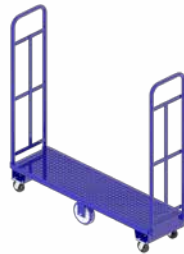

OPTIONS:

Removable Shelf #3000068 (U-boats will take two additional shelves)

60" Garment Rack #5000229

Cardboard holder attachment #48010108 (attaches to a side handle)

Slant Picking Shelf #8010218

24" x 16" stack & nest totes #5000190

Picking Cart clip-board holder #1000171

Scan gun holder #3002132

Pick cart basket #3001572

REPLACEMENT PARTS:

(2) 8" x 2" rigid polyurethane center wheels ensure easy rolling and longer life. Replacement order #B000024

(4) 4" x 1.25" corner swivel casters. Replacement order #B000027

U-Pick U-boat shown with two slant shelves #8010218 24" x 16" stack & nest totes #5000190 clipboard holder #1000171 scan gun holder #3002132 pick cart basket #3001572

5000101 Standard U-Boat

Shelves and Slant Shelves are removable

5000101 U-Boat shown with Slant Shelf #8010218 great for stocking and picking with bins

5000101 U-Boat Shown with removable shelf #3000068

5000101 U-Boat Shown with Garment Rack #5000229 and Cardboard holder #48010108