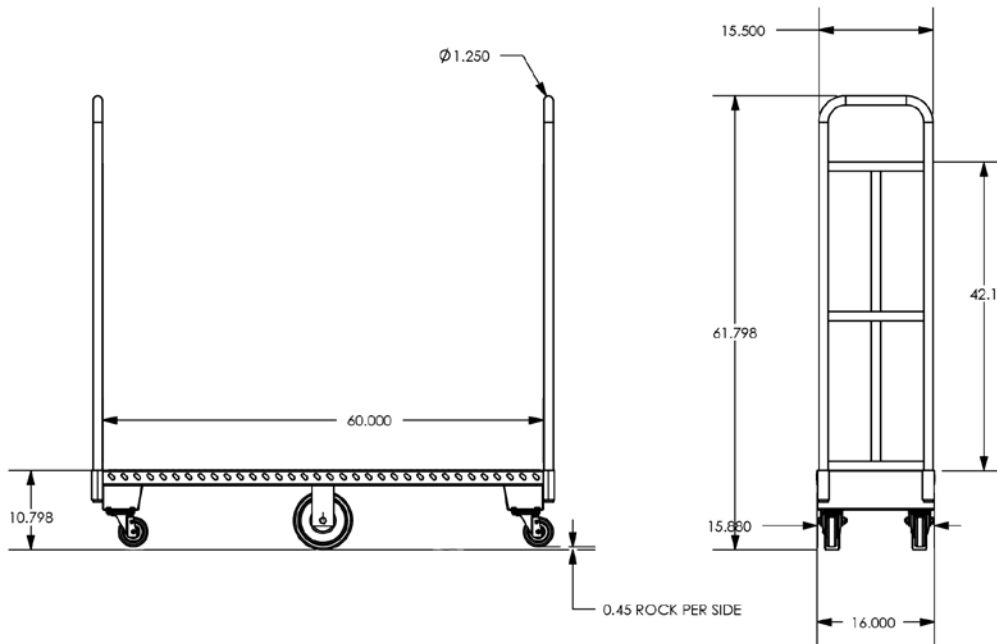

The high end handles improve handling and help secure merchandise in place while in transit. The 16" width and six wheel design allow the cart to rotate within its own lengths and be easily maneuvered through busy aisles. Add our heavy duty accessories to customize your u-boat and to fit your specific picking needs!

5000101 Standard U-Boat

Shelves and Slant Shelves are removable

5000101 U-Boat shown with Slant Shelf #8010218 great for stocking and picking with bins

5000101 U-Boat Shown with removable shelf #3000068

5000101 U-Boat Shown with Garment Rack #5000229 and Cardboard holder #48010108

Picking Carts

U-Boats

Freight Class: 70

NMFC Code: 188560-S2

Accessories

Freight Class: 70

NMFC Code: 188560-S9

5000101