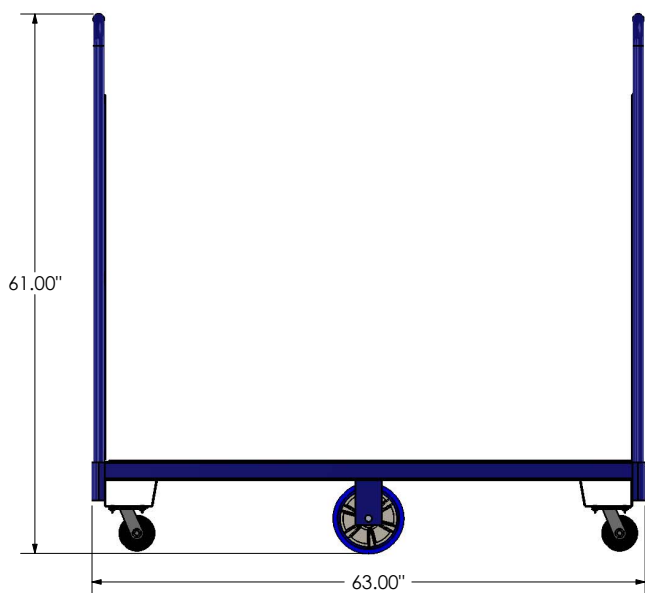

OPTIONS:

Removable shelf (U-Boats will take two additional shelves)

60" Garment Rack

Cardboard holder attachment (attaches to a side handle)

Slant Picking Shelf

REPLACEMENT PARTS:

(2) 8" x 2" rigid polyurethane center wheels ensure easy rolling and longer life. Replacement Order #B000024

(4) 4" x 1.25" corner swivel casters. Replacement Order #B000027

5000101

U-Boats

Freight Class: 70

NMFC Code: 188560-S2

Accessories

Freight Class: 70

NMFC Code: 188560-S9

U-Boats

Order #	Model	W	L	H	Cart Capacity	Weight
5000102	1648-DD, STD HNDL 2 ENDS, BLUE	16"	51"	61"	2200 lbs	90 lbs.
5000101	1660-DD, STD HNDL 2 ENDS BLUE UBOAT	16"	63"	61"	2200 lbs.	92 lbs.

U-Boat Accessories