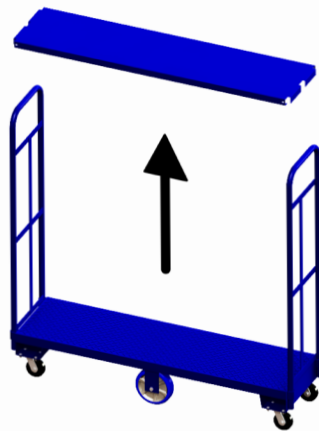

HEAVY DUTY U-BOATS

This style cart has been used by leading grocers and retailers world-wide as the most efficient way to move product from the back room to the sales floor.

High end handles improve handling and help secure merchandise while in transit. The 16" width and six wheel design allow the cart to rotate within its own lengths and be easily maneuvered through busy aisles. Add our heavy duty accessories to customize your U-Boat to fit your specific needs!

5000101 U-Boat Shown with removable shelf #3000068

5000101 U-Boat Shown with Garment Rack #5000229 and Cardboard holder #48010108

5000101 U-Boat shown with Slant Shelf #8010218 great for stocking and picking with bins

Shelves and Slant Shelves are removable

FEATURES:

All welded steel tube frame with heavy duty steel diamond deck

2 Removable heavy gauge steel tube handles

Durable attractive blue powder coat finish

Traditional six wheel design, 2 center rigid and 4 corner swivel bolt on casters