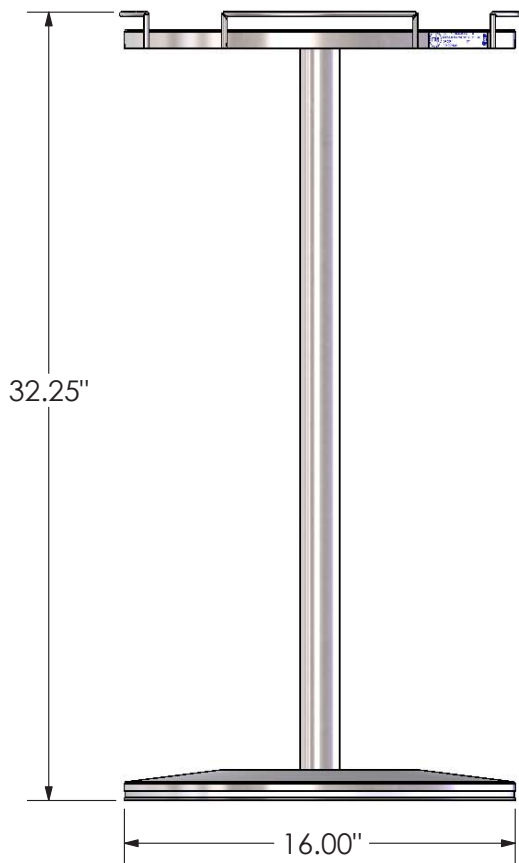

#### FEATURES:

- Made of heavy duty stainless steel construction
- The open top design allows customers to access goods from any direction
- Anti-slip mat on the base prevents the stand from moving on the floor
- Raised edges keep products in place

#### OPTIONS:

- Plastic turn n' serve dome keeps food fresh
- Plastic serving tray allows food to be easily transported from prep areas to the sales floor

Freight Class: 250  
 NMFC Code: 178690-S3

Order #	Model	W	H	Weight
<b>8050003</b>	SS-SS, S/S SAMPLING STAND	16 3/8"	32 1/4"	25 lbs.
<b>5000128</b>	PLASTIC TURN N SERVE DOME, 15 X 8	15"	8"	1 lb.
<b>5000129</b>	PLASTIC TRAY, 15 X 1, BLACK	15"	1"	1 lb.