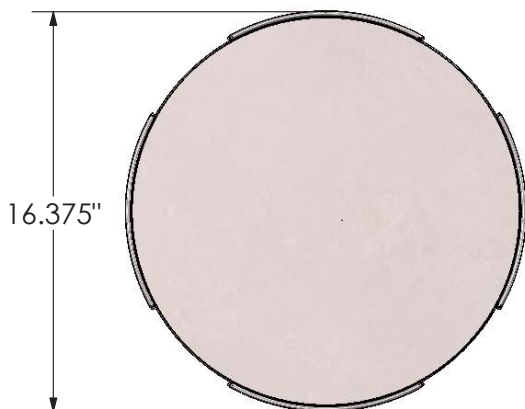

Freight Class: 250
NMFC Code: 178690-S3