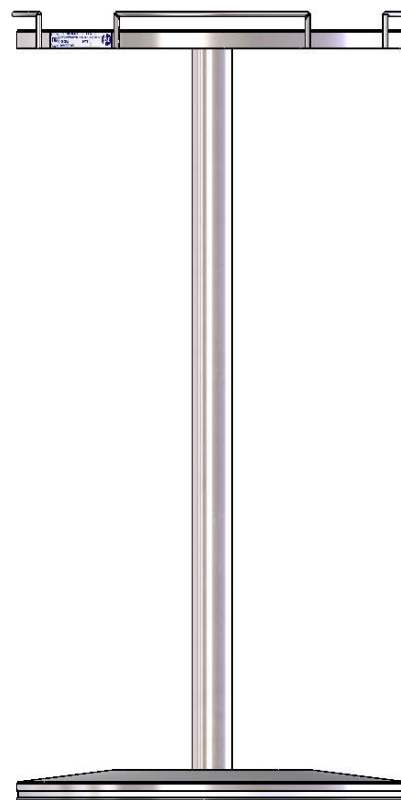

# Sampling Stand

Custom Colors Available

*This self-service food sampling display is the perfect way to entice customers to try new products and recipes in your store. Stainless steel construction looks great and is easy to clean and sanitize.*

Optional turn n' serve dome #5000128

Optional plastic serving tray #5000129

#### FEATURES:

- Made of heavy duty stainless steel construction
- The open top design allows customers to access goods from any direction
- Anti-slip mat on the base prevents the stand from moving on the floor
- Raised edges keep products in place

#### OPTIONS:

- Plastic turn n' serve dome keeps food fresh
- Plastic serving tray allows food to be easily transported from prep areas to the sales floor

Freight Class: 250  
 NMFC Code: 178690-S3

Order #	Model	W	H	Weight
<b>8050003</b>	SS-SS, S/S SAMPLING STAND	16 3/8"	32 1/4"	25 lbs.
<b>5000128</b>	PLASTIC TURN N SERVE DOME, 15 X 8	15"	8"	1 lb.
<b>5000129</b>	PLASTIC TRAY, 15 X 1, BLACK	15"	1"	1 lb.