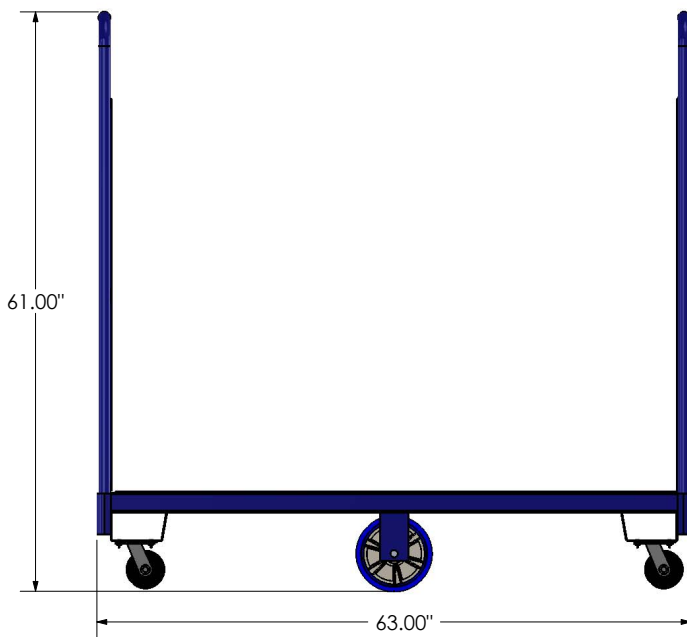

5000101

U-Boats

Order #	Model	W	L	H	Cart Capacity	Weight
5000102	1648-DD, STD HNDL 2 ENDS, BLUE	16"	51"	61"	2200 lbs	90 lbs.
5000101	1660-DD, STD HNDL 2 ENDS BLUE UBOAT	16"	63"	61"	2200 lbs.	92 lbs.

U-Boat Accessories

Order #	Model	W	L	H	Compatible U-Boat	Weight
3000340	SHELF, REMOVABLE STEEL U-BOAT 1648	16"	48"	-	5000102	19 lbs.
3000068	SHELF, REMOVABLE STEEL U-BOAT 1660	16"	60"	-	5000101	27 lbs.
5000229	GR-60 - 60" Garment Rack for 16-60DD Uboat	-	60"	-	5000101	6.7 lbs.
8010218	RMS-1660 SLANT SHELF	16"	60"	-	5000101	31 lbs.
48010108	STEEL U-BOAT CARDBOARD HOLDER	14"	9.25"	36"	Both U-Boats	16 lbs.

Can't find exactly what you need? Give us a call and we'll help you with the perfect solution!