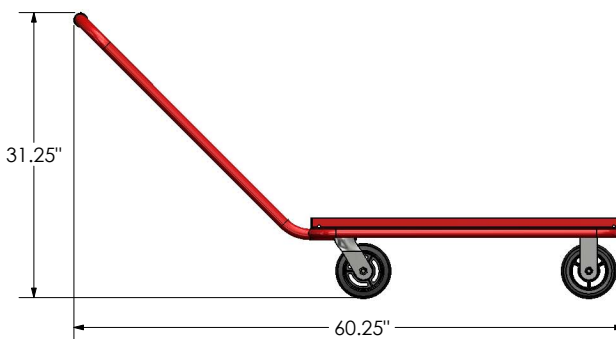

#### REPLACEMENT PARTS:

- (2) 6" x 2" cimax swivel wheels, replacement order #B000653. (2) 6" x 2" cimax rigid wheels, replacement order #B000652. Fastener replacement order #B001225 (nut) and #B000503 (bolt)

## Material Handling

Freight Class: 150  
 NMFC Code: 188560-S4

Order #	Model	W	L	H	Deck	Capacity	Weight
8000460	GCPW-2334,PULL WAGON PLAIN DECK	23 1/2"	60 1/4"	31 1/4"	Powder Coated Galvanized Steel	1000 lbs.	60 lbs.
8000461	GCPW-2440,PULL WAGON PLASTIC DECK	24"	61 1/2"	33 1/4"	Plastic	1000 lbs.	65 lbs.