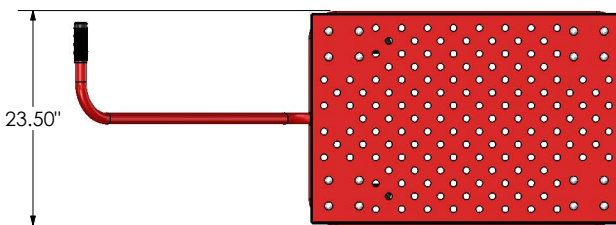

#### REPLACEMENT PARTS:

- (2) 6" x 2" cimax swivel wheels, replacement order #B000653. (2) 6" x 2" cimax rigid wheels, replacement order #B000652. Fastener replacement order #B001225 (nut) and #B000503 (bolt)

## Material Handling

Freight Class: 150  
 NMFC Code: 188560-S4

Order #	Model	W	L	H	Deck	Capacity	Weight
8000460	GCPW-2334,PULL WAGON PLAIN DECK	23 1/2"	60 1/4"	31 1/4"	Powder Coated Galvanized Steel	1000 lbs.	60 lbs.
8000461	GCPW-2440,PULL WAGON PLASTIC DECK	24"	61 1/2"	33 1/4"	Plastic	1000 lbs.	65 lbs.