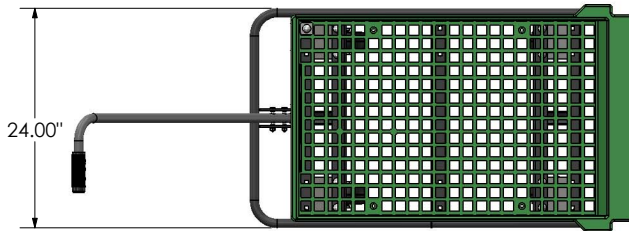

#### REPLACEMENT PARTS:

- (2) 6" x 2" cimax swivel wheels, replacement order #B000653. (2) 6" x 2" cimax rigid wheels, replacement order #B000652. Fastener replacement order #B001225 (nut) and #B000503 (bolt)

## Material Handling

Freight Class: 150  
 NMFC Code: 188560-S4

Order #	Model	W	L	H	Deck	Capacity	Weight
8000460	GCPW-2334,PULL WAGON PLAIN DECK	23 1/2"	60 1/4"	31 1/4"	Powder Coated Galvanized Steel	1000 lbs.	60 lbs.
8000461	GCPW-2440,PULL WAGON PLASTIC DECK	24"	61 1/2"	33 1/4"	Plastic	1000 lbs.	65 lbs.