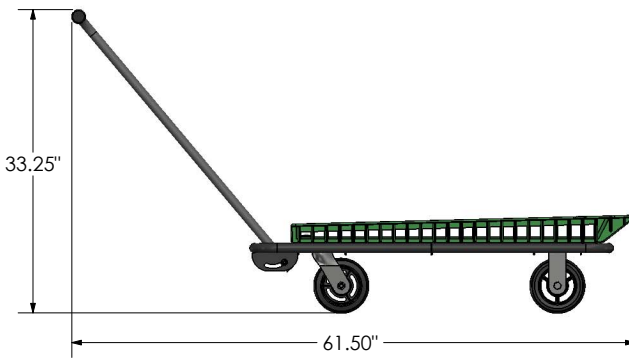

#### REPLACEMENT PARTS:

- (2) 6" x 2" cimax swivel wheels, replacement order #B000653. (2) 6" x 2" cimax rigid wheels, replacement order #B000652. Fastener replacement order #B001225 (nut) and #B000503 (bolt)

## Material Handling

Freight Class: 150  
 NMFC Code: 188560-S4

Order #	Model	W	L	H	Deck	Capacity	Weight
8000460	GCPW-2334,PULL WAGON PLAIN DECK	23 1/2"	60 1/4"	31 1/4"	Powder Coated Galvanized Steel	1000 lbs.	60 lbs.
8000461	GCPW-2440,PULL WAGON PLASTIC DECK	24"	61 1/2"	33 1/4"	Plastic	1000 lbs.	65 lbs.