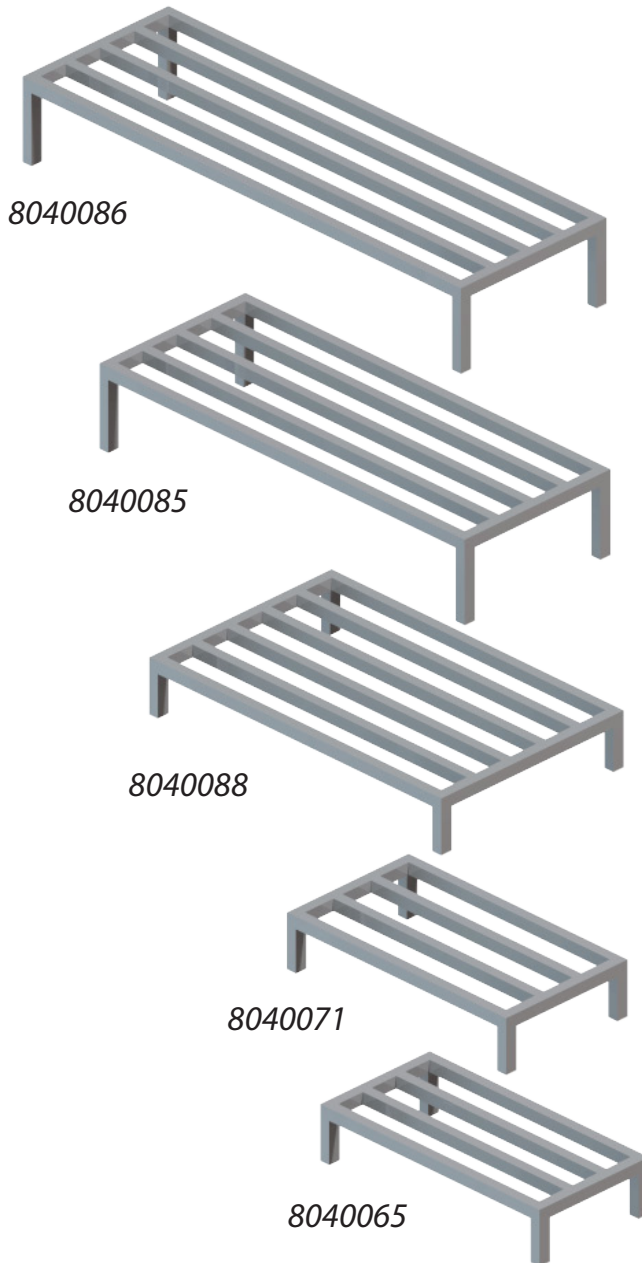

Dunnage Racks

Securely stores product off the floor and allows air to flow around the entire product. Prolong package life while permitting cleaning under the product.

FEATURES:

- All welded sanitary aluminum
- Heavy duty tube provides a long and durable, rustproof life
- Durable, yet light weight
- Wide base for sturdy storage

REPLACEMENT PARTS:

- Base cap replacement. Order #B000407

Freight Class: 300
NMFC Code: 164390-S2

8040085

Order #	Model	W	L	H	Capacity	Weight
8040065	AL-DR18368 DUNNAGE RACK, 3,000 LB	18"	36"	8"	3000 lbs.	9 lbs.
8040066	AL-DR18488 DUNNAGE RACK, 2,500 LB	18"	48"	8"	2500 lbs.	11 lbs.
8040067	AL-DR18608 DUNNAGE RACK, 2,000 LB	18"	60"	8"	2000 lbs.	13 lbs.
8040068	AL-DR183612 DUNNAGE RACK, 3,000 LB	18"	36"	12"	3000 lbs.	10 lbs.
8040069	AL-DR184812 DUNNAGE RACK, 2,500 LB	18"	48"	12"	2500 lbs.	11 lbs.
8040070	AL-DR186012 DUNNAGE RACK, 2,000 LB	18"	60"	12"	2000 lbs.	13 lbs.
8040071	AL-DR20368 DUNNAGE RACK, 3,000 LB	20"	36"	8"	3000 lbs.	9 lbs.
8040072	AL-DR20488 DUNNAGE RACK, 2,500 LB	20"	48"	8"	2500 lbs.	11 lbs.
8040073	AL-DR20608 DUNNAGE RACK, 2,000 LB	20"	60"	8"	2000 lbs.	13 lbs.
8040074	AL-DR20728 DUNNAGE RACK, 2,000 LB	20"	72"	8"	2000 lbs.	15 lbs.
8040075	AL-DR203612 DUNNAGE RACK, 3,000 LB	20"	36"	12"	3000 lbs.	10 lbs.
8040076	AL-DR204812 DUNNAGE RACK, 2,500 LB	20"	48"	12"	2500 lbs.	12 lbs.
8040077	AL-DR206012 DUNNAGE RACK, 2,000 LB	20"	60"	12"	2000 lbs.	14 lbs.
8040078	AL-DR207212 DUNNAGE RACK, 2,000 LB	20"	72"	12"	2000 lbs.	16 lbs.
8040079	AL-DR24368 DUNNAGE RACK, 3,000 LB	24"	36"	8"	3000lbs.	11 lbs.