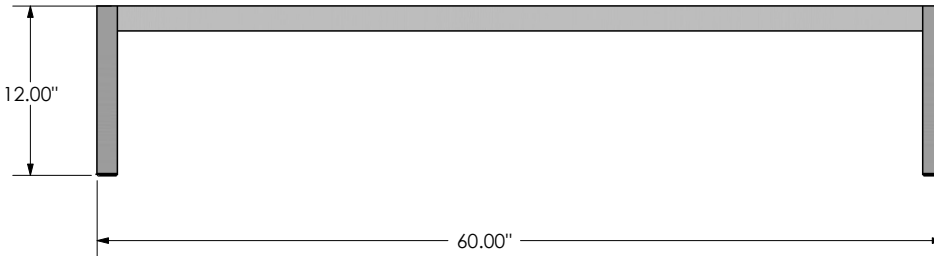

REPLACEMENT PARTS:

- Base cap replacement. Order #B000407

Freight Class: 300
NMFC Code: 164390-S2

8040085

Order #	Model	W	L	H	Capacity	Weight
8040065	AL-DR18368 DUNNAGE RACK, 3,000 LB	18"	36"	8"	3000 lbs.	9 lbs.
8040066	AL-DR18488 DUNNAGE RACK, 2,500 LB	18"	48"	8"	2500 lbs.	11 lbs.
8040067	AL-DR18608 DUNNAGE RACK, 2,000 LB	18"	60"	8"	2000 lbs.	13 lbs.
8040068	AL-DR183612 DUNNAGE RACK, 3,000 LB	18"	36"	12"	3000 lbs.	10 lbs.
8040069	AL-DR184812 DUNNAGE RACK, 2,500 LB	18"	48"	12"	2500 lbs.	11 lbs.
8040070	AL-DR186012 DUNNAGE RACK, 2,000 LB	18"	60"	12"	2000 lbs.	13 lbs.
8040071	AL-DR20368 DUNNAGE RACK, 3,000 LB	20"	36"	8"	3000 lbs.	9 lbs.
8040072	AL-DR20488 DUNNAGE RACK, 2,500 LB	20"	48"	8"	2500 lbs.	11 lbs.
8040073	AL-DR20608 DUNNAGE RACK, 2,000 LB	20"	60"	8"	2000 lbs.	13 lbs.
8040074	AL-DR20728 DUNNAGE RACK, 2,000 LB	20"	72"	8"	2000 lbs.	15 lbs.
8040075	AL-DR203612 DUNNAGE RACK, 3,000 LB	20"	36"	12"	3000 lbs.	10 lbs.
8040076	AL-DR204812 DUNNAGE RACK, 2,500 LB	20"	48"	12"	2500 lbs.	12 lbs.
8040077	AL-DR206012 DUNNAGE RACK, 2,000 LB	20"	60"	12"	2000 lbs.	14 lbs.
8040078	AL-DR207212 DUNNAGE RACK, 2,000 LB	20"	72"	12"	2000 lbs.	16 lbs.
8040079	AL-DR24368 DUNNAGE RACK, 3,000 LB	24"	36"	8"	3000lbs.	11 lbs.