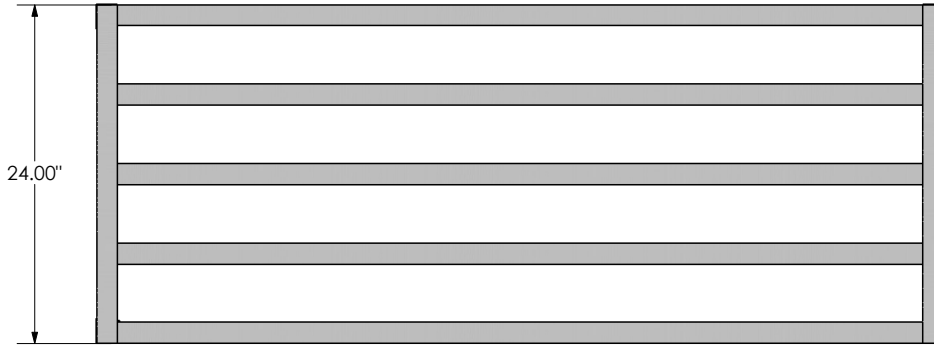

REPLACEMENT PARTS:

- Base cap replacement. Order #B000407

Freight Class: 300
NMFC Code: 164390-S2

8040085

Order #	Model	W	L	H	Capacity	Weight
8040065	AL-DR18368 DUNNAGE RACK, 3,000 LB	18"	36"	8"	3000 lbs.	9 lbs.
8040066	AL-DR18488 DUNNAGE RACK, 2,500 LB	18"	48"	8"	2500 lbs.	11 lbs.
8040067	AL-DR18608 DUNNAGE RACK, 2,000 LB	18"	60"	8"	2000 lbs.	13 lbs.
8040068	AL-DR183612 DUNNAGE RACK, 3,000 LB	18"	36"	12"	3000 lbs.	10 lbs.
8040069	AL-DR184812 DUNNAGE RACK, 2,500 LB	18"	48"	12"	2500 lbs.	11 lbs.
8040070	AL-DR186012 DUNNAGE RACK, 2,000 LB	18"	60"	12"	2000 lbs.	13 lbs.
8040071	AL-DR20368 DUNNAGE RACK, 3,000 LB	20"	36"	8"	3000 lbs.	9 lbs.
8040072	AL-DR20488 DUNNAGE RACK, 2,500 LB	20"	48"	8"	2500 lbs.	11 lbs.
8040073	AL-DR20608 DUNNAGE RACK, 2,000 LB	20"	60"	8"	2000 lbs.	13 lbs.
8040074	AL-DR20728 DUNNAGE RACK, 2,000 LB	20"	72"	8"	2000 lbs.	15 lbs.
8040075	AL-DR203612 DUNNAGE RACK, 3,000 LB	20"	36"	12"	3000 lbs.	10 lbs.
8040076	AL-DR204812 DUNNAGE RACK, 2,500 LB	20"	48"	12"	2500 lbs.	12 lbs.
8040077	AL-DR206012 DUNNAGE RACK, 2,000 LB	20"	60"	12"	2000 lbs.	14 lbs.
8040078	AL-DR207212 DUNNAGE RACK, 2,000 LB	20"	72"	12"	2000 lbs.	16 lbs.
8040079	AL-DR24368 DUNNAGE RACK, 3,000 LB	24"	36"	8"	3000lbs.	11 lbs.