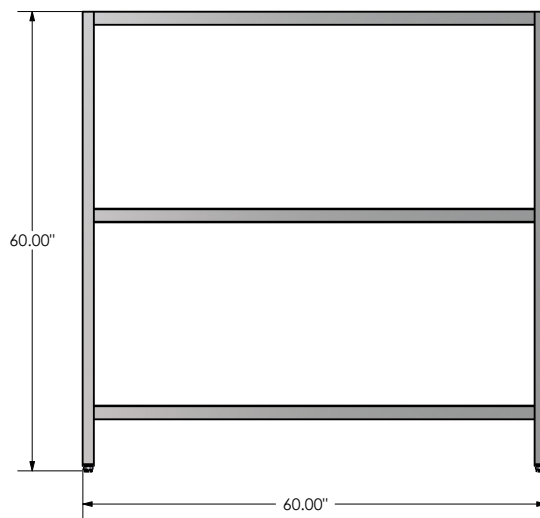

FEATURES

- Heavy duty aluminum sanitary tube construction
- Unit comes fully welded with 4 leg levelers for sloping cooler floors
- Spacing of shelves allows for maximum air flow
- Convenient shelf height

REPLACEMENT PARTS:

- Optional leg levelers available. Replacement Order #B000194

8040322 Shown

Freight Class: 150
 NMFC Code: 164390-S4

8040322

Order #	Model	W	L	H	# of Shelves	Weight	Capacity per Shelf
8040309	AL-CS-2060-2, AL COOLER SHELF W/2	20"	60"	60"	2	35 lbs.	1,500 lbs.
8040312	AL-CS-2072-2, AL COOLER SHELF W/2	20"	72"	60"	2	38 lbs.	1,500 lbs.
8040315	AL-CS-2436-2, AL COOLER SHELF W/2	24"	36"	60"	2	31 lbs.	1,500 lbs.
8040318	AL-CS-2448-2, AL COOLER SHELF W/2	24"	48"	60"	2	35 lbs.	1,500 lbs.
8040321	AL-CS-2460-2, AL COOLER SHELF W/2	24"	60"	60"	2	40 lbs.	1,500 lbs.
8040324	AL-CS-2472-2, AL COOLER SHELF W/2	24"	72"	60"	2	44 lbs.	1,500 lbs.
8040304	AL-CS-2036-3, AL COOLER SHELF W/3	20"	36"	60"	3	33 lbs.	1,500 lbs.
8040307	AL-CS-2048-3, AL COOLER SHELF W/3	20"	48"	60"	3	39 lbs.	1,500 lbs.
8040310	AL-CS-2060-3, AL COOLER SHELF W/3	20"	60"	60"	3	45 lbs.	1,500 lbs.
8040313	AL-CS-2072-3, AL COOLER SHELF W/3	20"	72"	60"	3	51 lbs.	1,500 lbs.
8040316	AL-CS-2436-3, AL COOLER SHELF W/3	24"	36"	60"	3	39 lbs.	1,500 lbs.
8040319	AL-CS-2448-3, AL COOLER SHELF W/3	24"	48"	60"	3	46 lbs.	1,500 lbs.
8040322	AL-CS-2460-3, AL COOLER SHELF W/3	24"	60"	60"	3	54 lbs.	1,500 lbs.
8040325	AL-CS-2472-3, AL COOLER SHELF W/3	24"	72"	60"	3	61 lbs.	1,500 lbs.
8040323	AL-CS-2460-4, AL COOLER SHELF W/4	24"	60"	60"	4	67 lbs.	1,500 lbs.
8040320	AL-CS-2448-4, AL COOLER SHELF W/4	24"	48"	60"	4	59 lbs.	1,500 lbs.
8040317	AL-CS-2436-4, AL COOLER SHELF W/4	24"	36"	60"	4	47 lbs.	1,500 lbs.