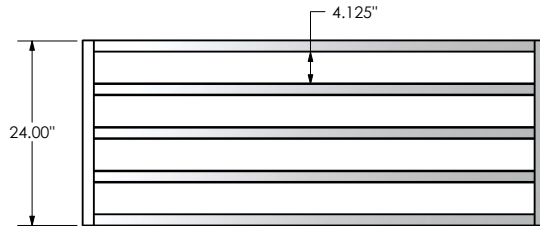

REPLACEMENT PARTS:

- Optional leg levelers available. Replacement Order #B000194

8040322 Shown

Freight Class: 150
 NMFC Code: 164390-S4

8040322

Order #	Model	W	L	H	# of Shelves	Weight	Capacity per Shelf
8040309	AL-CS-2060-2, AL COOLER SHELF W/2	20"	60"	60"	2	35 lbs.	1,500 lbs.
8040312	AL-CS-2072-2, AL COOLER SHELF W/2	20"	72"	60"	2	38 lbs.	1,500 lbs.
8040315	AL-CS-2436-2, AL COOLER SHELF W/2	24"	36"	60"	2	31 lbs.	1,500 lbs.
8040318	AL-CS-2448-2, AL COOLER SHELF W/2	24"	48"	60"	2	35 lbs.	1,500 lbs.
8040321	AL-CS-2460-2, AL COOLER SHELF W/2	24"	60"	60"	2	40 lbs.	1,500 lbs.
8040324	AL-CS-2472-2, AL COOLER SHELF W/2	24"	72"	60"	2	44 lbs.	1,500 lbs.
8040304	AL-CS-2036-3, AL COOLER SHELF W/3	20"	36"	60"	3	33 lbs.	1,500 lbs.
8040307	AL-CS-2048-3, AL COOLER SHELF W/3	20"	48"	60"	3	39 lbs.	1,500 lbs.
8040310	AL-CS-2060-3, AL COOLER SHELF W/3	20"	60"	60"	3	45 lbs.	1,500 lbs.
8040313	AL-CS-2072-3, AL COOLER SHELF W/3	20"	72"	60"	3	51 lbs.	1,500 lbs.
8040316	AL-CS-2436-3, AL COOLER SHELF W/3	24"	36"	60"	3	39 lbs.	1,500 lbs.
8040319	AL-CS-2448-3, AL COOLER SHELF W/3	24"	48"	60"	3	46 lbs.	1,500 lbs.
8040322	AL-CS-2460-3, AL COOLER SHELF W/3	24"	60"	60"	3	54 lbs.	1,500 lbs.
8040325	AL-CS-2472-3, AL COOLER SHELF W/3	24"	72"	60"	3	61 lbs.	1,500 lbs.
8040323	AL-CS-2460-4, AL COOLER SHELF W/4	24"	60"	60"	4	67 lbs.	1,500 lbs.
8040320	AL-CS-2448-4, AL COOLER SHELF W/4	24"	48"	60"	4	59 lbs.	1,500 lbs.
8040317	AL-CS-2436-4, AL COOLER SHELF W/4	24"	36"	60"	4	47 lbs.	1,500 lbs.