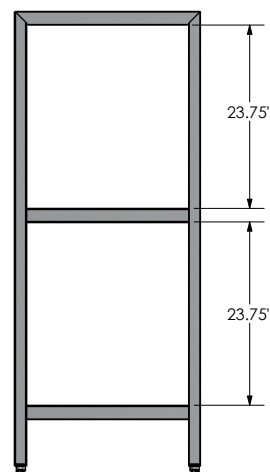

FEATURES

- Heavy duty aluminum sanitary tube construction
- Unit comes fully welded with 4 leg levelers for sloping cooler floors
- Spacing of shelves allows for maximum air flow
- Convenient shelf height

REPLACEMENT PARTS:

- Optional leg levelers available. Replacement Order #B000194

8040322 Shown

Freight Class: 150
 NMFC Code: 164390-S4

8040322

Order #	Model	W	L	H	# of Shelves	Weight	Capacity per Shelf
8040309	AL-CS-2060-2, AL COOLER SHELF W/2	20"	60"	60"	2	35 lbs.	1,500 lbs.
8040312	AL-CS-2072-2, AL COOLER SHELF W/2	20"	72"	60"	2	38 lbs.	1,500 lbs.
8040315	AL-CS-2436-2, AL COOLER SHELF W/2	24"	36"	60"	2	31 lbs.	1,500 lbs.
8040318	AL-CS-2448-2, AL COOLER SHELF W/2	24"	48"	60"	2	35 lbs.	1,500 lbs.
8040321	AL-CS-2460-2, AL COOLER SHELF W/2	24"	60"	60"	2	40 lbs.	1,500 lbs.
8040324	AL-CS-2472-2, AL COOLER SHELF W/2	24"	72"	60"	2	44 lbs.	1,500 lbs.
8040304	AL-CS-2036-3, AL COOLER SHELF W/3	20"	36"	60"	3	33 lbs.	1,500 lbs.
8040307	AL-CS-2048-3, AL COOLER SHELF W/3	20"	48"	60"	3	39 lbs.	1,500 lbs.
8040310	AL-CS-2060-3, AL COOLER SHELF W/3	20"	60"	60"	3	45 lbs.	1,500 lbs.
8040313	AL-CS-2072-3, AL COOLER SHELF W/3	20"	72"	60"	3	51 lbs.	1,500 lbs.
8040316	AL-CS-2436-3, AL COOLER SHELF W/3	24"	36"	60"	3	39 lbs.	1,500 lbs.
8040319	AL-CS-2448-3, AL COOLER SHELF W/3	24"	48"	60"	3	46 lbs.	1,500 lbs.
8040322	AL-CS-2460-3, AL COOLER SHELF W/3	24"	60"	60"	3	54 lbs.	1,500 lbs.
8040325	AL-CS-2472-3, AL COOLER SHELF W/3	24"	72"	60"	3	61 lbs.	1,500 lbs.
8040323	AL-CS-2460-4, AL COOLER SHELF W/4	24"	60"	60"	4	67 lbs.	1,500 lbs.
8040320	AL-CS-2448-4, AL COOLER SHELF W/4	24"	48"	60"	4	59 lbs.	1,500 lbs.
8040317	AL-CS-2436-4, AL COOLER SHELF W/4	24"	36"	60"	4	47 lbs.	1,500 lbs.