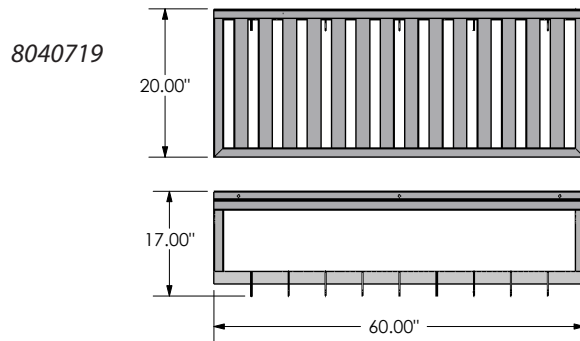

8040699
(Ships Knocked down and
requires assembly)

FEATURES:

- All aluminum construction
- All welded sanitary aluminum tube
- Easy installation
- Sizes to fit any need
- Solid surface shelves ship knocked down and require assembly

8040717
(Ships Fully Welded)

8040719
(Ships fully welded)

Freight Class: 300
NMFC Code: 164390-S2

Order #	Model	Description	W	D	Shelf Capacity	Weight
8040715	AL-WS-TB-2036, T-BAR WALL SHELF	Tube Shelf	36"	20"	700 lbs.	11 lbs
8040565	AL-WS-TB-2048, T-BAR WALL SHELF	Tube Shelf	48"	20"	600 lbs.	13 lbs.
8040716	AL-WS-TB-2060, T-BAR WALL SHELF	Tube Shelf	60"	20"	500 lbs.	16 lbs.
8040717	AL-WS-TB-2460, T-BAR WALL SHELF	Tube Shelf	60"	24"	500 lbs.	26 lbs.
8040718	AL-WS-TB-2036-PH, T-BAR WALL SHELF	Shelf With Pot Holders	36"	20"	700 lbs	15 lbs.
8040566	AL-WS-TB-2048-PH, T-BAR WALL SHELF	Shelf With Pot Holders	48"	20"	600 lbs.	21 lbs.
8040719	AL-WS-TB-2060-PH, T-BAR WALL SHELF	Shelf With Pot Holders	60"	20"	500 lbs.	26 lbs.
8040697	AL-WS-1224-KD SET	Solid Surface Shelf	24"	12"	200 lbs.	6 lbs.
8040698	AL-WS-1236-KD SET	Solid Surface Shelf	36"	12"	150 lbs.	8 lbs.
8040699	AL-WS-1248-KD SET	Solid Surface Shelf	48"	12"	125 lbs.	9 lbs.
8040700	AL-WS-1260-KD SET	Solid Surface Shelf	60"	12"	100 lbs.	10 lbs.