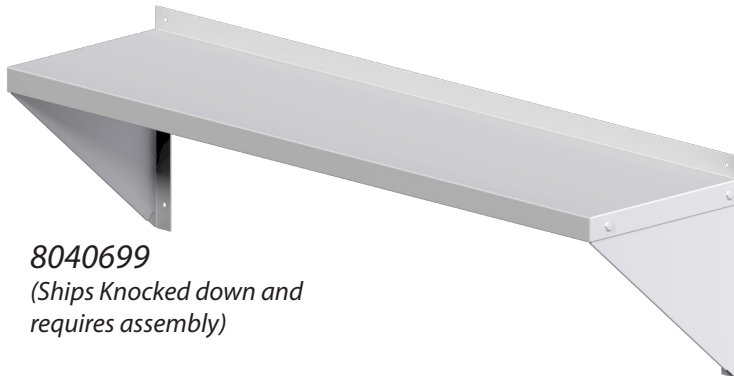

Aluminum Wall Shelves

Maximize your square footage with an ideal product to help organize any working or storage area. Perfect for use above sinks and working surfaces for storage and organization without using valuable floor space. Creatively install our shelves to fit your individual needs.

8040699
(Ships Knocked down and
requires assembly)

FEATURES:

- All aluminum construction
- All welded sanitary aluminum tube
- Easy installation
- Sizes to fit any need
- Solid surface shelves ship knocked down and require assembly

8040717
(Ships Fully Welded)

8040719
(Ships fully welded)

Freight Class: 300
NMFC Code: 164390-S2

Order #	Model	Description	W	D	Shelf Capacity	Weight
8040715	AL-WS-TB-2036, T-BAR WALL SHELF	Tube Shelf	36"	20"	700 lbs.	11 lbs
8040565	AL-WS-TB-2048, T-BAR WALL SHELF	Tube Shelf	48"	20"	600 lbs.	13 lbs.
8040716	AL-WS-TB-2060, T-BAR WALL SHELF	Tube Shelf	60"	20"	500 lbs.	16 lbs.
8040717	AL-WS-TB-2460, T-BAR WALL SHELF	Tube Shelf	60"	24"	500 lbs.	26 lbs.
8040718	AL-WS-TB-2036-PH, T-BAR WALL SHELF	Shelf With Pot Holders	36"	20"	700 lbs	15 lbs.
8040566	AL-WS-TB-2048-PH, T-BAR WALL SHELF	Shelf With Pot Holders	48"	20"	600 lbs.	21 lbs.
8040719	AL-WS-TB-2060-PH, T-BAR WALL SHELF	Shelf With Pot Holders	60"	20"	500 lbs.	26 lbs.
8040697	AL-WS-1224-KD SET	Solid Surface Shelf	24"	12"	200 lbs.	6 lbs.
8040698	AL-WS-1236-KD SET	Solid Surface Shelf	36"	12"	150 lbs.	8 lbs.
8040699	AL-WS-1248-KD SET	Solid Surface Shelf	48"	12"	125 lbs.	9 lbs.
8040700	AL-WS-1260-KD SET	Solid Surface Shelf	60"	12"	100 lbs.	10 lbs.