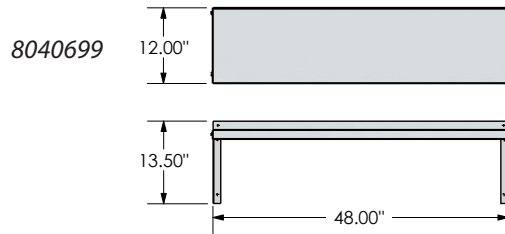

8040699
(Ships Knocked down and
requires assembly)

FEATURES:

- All aluminum construction
- All welded sanitary aluminum tube
- Easy installation
- Sizes to fit any need
- Solid surface shelves ship knocked down and require assembly

8040717
(Ships Fully Welded)

8040719
(Ships fully welded)

Freight Class: 300
NMFC Code: 164390-S2

Order #	Model	Description	W	D	Shelf Capacity	Weight
8040715	AL-WS-TB-2036, T-BAR WALL SHELF	Tube Shelf	36"	20"	700 lbs.	11 lbs
8040565	AL-WS-TB-2048, T-BAR WALL SHELF	Tube Shelf	48"	20"	600 lbs.	13 lbs.
8040716	AL-WS-TB-2060, T-BAR WALL SHELF	Tube Shelf	60"	20"	500 lbs.	16 lbs.
8040717	AL-WS-TB-2460, T-BAR WALL SHELF	Tube Shelf	60"	24"	500 lbs.	26 lbs.
8040718	AL-WS-TB-2036-PH, T-BAR WALL SHELF	Shelf With Pot Holders	36"	20"	700 lbs	15 lbs.
8040566	AL-WS-TB-2048-PH, T-BAR WALL SHELF	Shelf With Pot Holders	48"	20"	600 lbs.	21 lbs.
8040719	AL-WS-TB-2060-PH, T-BAR WALL SHELF	Shelf With Pot Holders	60"	20"	500 lbs.	26 lbs.
8040697	AL-WS-1224-KD SET	Solid Surface Shelf	24"	12"	200 lbs.	6 lbs.
8040698	AL-WS-1236-KD SET	Solid Surface Shelf	36"	12"	150 lbs.	8 lbs.
8040699	AL-WS-1248-KD SET	Solid Surface Shelf	48"	12"	125 lbs.	9 lbs.
8040700	AL-WS-1260-KD SET	Solid Surface Shelf	60"	12"	100 lbs.	10 lbs.