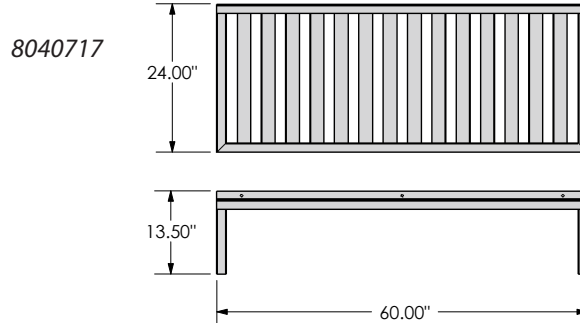

8040699
(Ships Knocked down and
requires assembly)

FEATURES:

- All aluminum construction
- All welded sanitary aluminum tube
- Easy installation
- Sizes to fit any need
- Solid surface shelves ship knocked down and require assembly

8040717
(Ships Fully Welded)

8040719
(Ships fully welded)

Freight Class: 300
NMFC Code: 164390-S2

Order #	Model	Description	W	D	Shelf Capacity	Weight
8040715	AL-WS-TB-2036, T-BAR WALL SHELF	Tube Shelf	36"	20"	700 lbs.	11 lbs
8040565	AL-WS-TB-2048, T-BAR WALL SHELF	Tube Shelf	48"	20"	600 lbs.	13 lbs.
8040716	AL-WS-TB-2060, T-BAR WALL SHELF	Tube Shelf	60"	20"	500 lbs.	16 lbs.
8040717	AL-WS-TB-2460, T-BAR WALL SHELF	Tube Shelf	60"	24"	500 lbs.	26 lbs.
8040718	AL-WS-TB-2036-PH, T-BAR WALL SHELF	Shelf With Pot Holders	36"	20"	700 lbs	15 lbs.
8040566	AL-WS-TB-2048-PH, T-BAR WALL SHELF	Shelf With Pot Holders	48"	20"	600 lbs.	21 lbs.
8040719	AL-WS-TB-2060-PH, T-BAR WALL SHELF	Shelf With Pot Holders	60"	20"	500 lbs.	26 lbs.
8040697	AL-WS-1224-KD SET	Solid Surface Shelf	24"	12"	200 lbs.	6 lbs.
8040698	AL-WS-1236-KD SET	Solid Surface Shelf	36"	12"	150 lbs.	8 lbs.
8040699	AL-WS-1248-KD SET	Solid Surface Shelf	48"	12"	125 lbs.	9 lbs.
8040700	AL-WS-1260-KD SET	Solid Surface Shelf	60"	12"	100 lbs.	10 lbs.