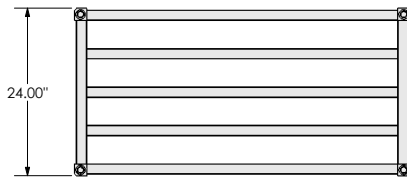

Order #	Model	Description	W	L	Laterals	Weight	Order #	Model	Description	W	L	Laterals	Weight
8040103	AL-SAS-T-1530 HD ADJ SANI-SHELF	Tube Style	15"	30"	3	5 lbs.	8040138	AL-SAS-SR-1542 HD SLD DK ADJ SANI-S	Solid Reinforced	15"	42"	1	7 lbs.
8040104	AL-SAS-T-1536 HD ADJ SANI-SHELF	Tube Style	15"	36"	3	5 lbs.	8040139	AL-SAS-SR-1548 HD SLD DK ADJ SANI-S	Solid Reinforced	15"	48"	1	8 lbs.
8040105	AL-SAS-T-1542 HD ADJ SANI-SHELF	Tube Style	15"	42"	3	7 lbs.	8040140	AL-SAS-SR-1554 HD SLD DK ADJ SANI-S	Solid Reinforced	15"	54"	1	9 lbs.
8040106	AL-SAS-T-1548 HD ADJ SANI-SHELF	Tube Style	15"	48"	3	8 lbs.	8040141	AL-SAS-SR-1560 HD SLD DK ADJ SANI-S	Solid Reinforced	15"	60"	2	12 lbs.
8040107	AL-SAS-T-1554 HD ADJ SANI-SHELF	Tube Style	15"	54"	3	9 lbs.	8040142	AL-SAS-SR-1830 HD SLD DK ADJ SANI-S	Solid Reinforced	18"	36"	1	6 lbs.
8040108	AL-SAS-T-1560 HD ADJ SANI-SHELF	Tube Style	15"	60"	3	9 lbs.	8040143	AL-SAS-SR-1836 HD SLD DK ADJ SANI-S	Solid Reinforced	18"	36"	1	7 lbs.
8040109	AL-SAS-T-1566 HD ADJ SANI-SHELF	Tube Style	15"	66"	3	10 lbs.	8040144	AL-SAS-SR-1842 HD SLD DK ADJ SANI-S	Solid Reinforced	18"	42"	1	8 lbs.
8040110	AL-SAS-T-1572 HD ADJ SANI-SHELF	Tube Style	15"	72"	3	11 lbs.	8040145	AL-SAS-SR-1848 HD SLD DK ADJ SANI-S	Solid Reinforced	18"	48"	1	9 lbs.
8040111	AL-SAS-T-1830 HD ADJ SANI-SHELF	Tube Style	18"	30"	3	7 lbs.	8040146	AL-SAS-SR-1854 HD SLD DK ADJ SANI-S	Solid Reinforced	18"	54"	2	12 lbs.
8040112	AL-SAS-T-1836 HD ADJ SANI-SHELF	Tube Style	18"	36"	3	8 lbs.	8040147	AL-SAS-SR-1860 HD SLD DK ADJ SANI-S	Solid Reinforced	18"	60"	2	13 lbs.
8040113	AL-SAS-T-1842 HD ADJ SANI-SHELF	Tube Style	18"	42"	3	9 lbs.	8040148	AL-SAS-SR-2030 HD SLD DK ADJ SANI-S	Solid Reinforced	20"	30"	2	8 lbs.
8040114	AL-SAS-T-1848 HD ADJ SANI-SHELF	Tube Style	18"	48"	3	10 lbs.	8040149	AL-SAS-SR-2036 HD SLD DK ADJ SANI-S	Solid Reinforced	20"	36"	2	9 lbs.
8040115	AL-SAS-T-1854 HD ADJ SANI-SHELF	Tube Style	18"	54"	3	11 lbs.	8040150	AL-SAS-SR-2042 HD SLD DK ADJ SANI-S	Solid Reinforced	20"	42"	2	10 lbs.
8040116	AL-SAS-T-1860 HD ADJ SANI-SHELF	Tube Style	18"	60"	3	12 lbs.	8040151	AL-SAS-SR-2048 HD SLD DK ADJ SANI-S	Solid Reinforced	20"	48"	2	11 lbs.
8040117	AL-SAS-T-1866 HD ADJ SANI-SHELF	Tube Style	18"	66"	3	13 lbs.	8040152	AL-SAS-SR-2054 HD SLD DK ADJ SANI-S	Solid Reinforced	20"	54"	2	12 lbs.
8040118	AL-SAS-T-1872 HD ADJ SANI-SHELF	Tube Style	18"	72"	3	14 lbs.	8040153	AL-SAS-SR-2060 HD SLD DK ADJ SANI-S	Solid Reinforced	20"	60"	2	13 lbs.
8040119	AL-SAS-T-2030 HD ADJ SANI-SHELF	Tube Style	20"	30"	4	7 lbs.	8040154	AL-SAS-SR-2430 HD SLD DK ADJ SANI-S	Solid Reinforced	24"	30"	2	8 lbs.
8040120	AL-SAS-T-2036 HD ADJ SANI-SHELF	Tube Style	20"	36"	4	8 lbs.	8040155	AL-SAS-SR-2436 HD SLD DK ADJ SANI-S	Solid Reinforced	24"	36"	2	10 lbs.
8040121	AL-SAS-T-2042 HD ADJ SANI-SHELF	Tube Style	20"	42"	4	9 lbs.	8040156	AL-SAS-SR-2442 HD SLD DK ADJ SANI-S	Solid Reinforced	24"	42"	2	11 lbs.
48040122	AL-SAS-T-2048 HD ADJ SANI-SHELF	Tube Style	20"	48"	4	10 lbs.	48040157	AL-SAS-SR-2448 HD SLD DK ADJ SANI-S	Solid Reinforced	24"	48"	2	12 lbs.
8040123	AL-SAS-T-2054 HD ADJ SANI-SHELF	Tube Style	20"	54"	4	11 lbs.	8040158	AL-SAS-SR-2454 HD SLD DK ADJ SANI-S	Solid Reinforced	24"	54"	2	13 lbs.
8040124	AL-SAS-T-2060 HD ADJ SANI-SHELF	Tube Style	20"	60"	4	12 lbs.	8040159	AL-SAS-SR-2460 HD SLD DK ADJ SANI-S	Solid Reinforced	24"	60"	2	15 lbs.
8040125	AL-SAS-T-2066 HD ADJ SANI-SHELF	Tube Style	20"	66"	4	13 lbs.	8040515	AL-SAS-TB-1536 HD ADJ SANI-SHELF	T-Bar Style	15"	36"	9	7 lbs.
8040126	AL-SAS-T-2072 HD ADJ SANI-SHELF	Tube Style	20"	72"	4	14 lbs.	8040522	AL-SAS-TB-1830 HD ADJ SANI-SHELF	T-Bar Style	18"	30"	7	7 lbs.
8040127	AL-SAS-T-2096 HD ADJ SANI-SHELF	Tube Style	20"	96"	4	19 lbs.	8040523	AL-SAS-TB-1846 HD ADJ SANI-SHELF	T-Bar Style	18"	36"	9	8 lbs.
8040128	AL-SAS-T-2430 HD ADJ SANI-SHELF	Tube Style	24"	30"	5	9 lbs.	8040525	AL-SAS-TB-1848 HD ADJ SANI-SHELF	T-Bar Style	18"	48"	11	10 lbs.
8040129	AL-SAS-T-2436 HD ADJ SANI-SHELF	Tube Style	24"	36"	5	10 lbs.	8040526	AL-SAS-TB-1854 HD ADJ SANI-SHELF	T-Bar Style	18"	54"	12	11 lbs.
8040130	AL-SAS-T-2442 HD ADJ SANI-SHELF	Tube Style	24"	42"	5	11 lbs.	8040542	AL-SAS-TB-2448 HD ADJ SANI-SHELF	T-Bar Style	24"	48"	11	12 lbs.
8040131	AL-SAS-T-2448 HD ADJ SANI-SHELF	Tube Style	24"	48"	5	12 lbs.	8040160	AL-SAS-P12 POLE W/PLUG B.E.	Upright Poles	-	12"	-	1.0 lbs.
8040132	AL-SAS-T-2454 HD ADJ SANI-SHELF	Tube Style	24"	54"	5	14 lbs.	8040161	AL-SAS-P34 POLE W/PLUG B.E.	Upright Poles	-	34"	-	2.0 lbs.
8040133	AL-SAS-T-2460 HD ADJ SANI-SHELF	Tube Style	24"	60"	5	15 lbs.	8040162	AL-SAS-P48 POLE W/PLUG B.E.	Upright Poles	-	48"	-	2.5 lbs.
8040134	AL-SAS-T-2472 HD ADJ SANI-SHELF	Tube Style	24"	72"	5	18 lbs.	48040164	AL-SAS-P68 POLE W/PLUG B.E.	Upright Poles	-	68"	-	3.5 lbs.
8040135	AL-SAS-T-2496 HD ADJ SANI-SHELF	Tube Style	24"	96"	5	24 lbs.	48040165	AL-SAS-P76 POLE W/PLUG B.E.	Upright Poles	-	76"	-	4.0 lbs.
8040136	AL-SAS-SR-1530 HD SLD DK ADJ SANI-S	Solid Reinforced	15"	30"	1	6 lbs.	48040166	AL-SAS-P84 POLE W/PLUG B.E.	Upright Poles	-	84"	-	4.5 lbs.
8040137	AL-SAS-SR-1536 HD SLD DK ADJ SANI-S	Solid Reinforced	15"	36"	1	7 lbs.	1500036	AL-SAS-C5	5 x 1.25" Swivel Caster	-	-	-	2.25 lbs.