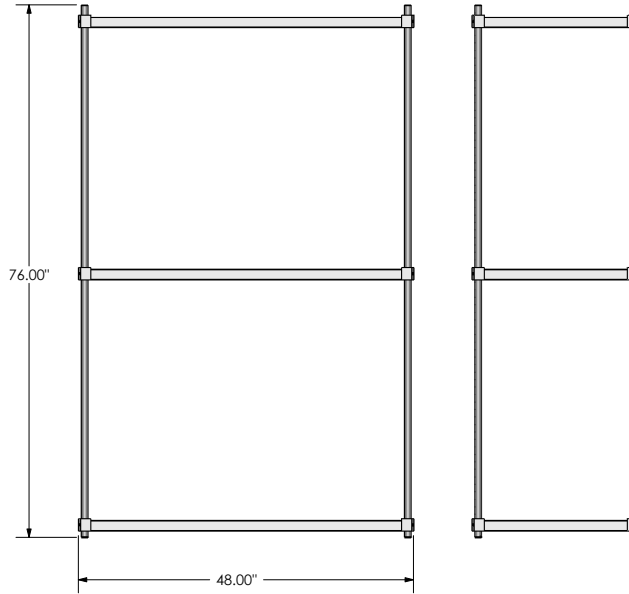

Order #	Model	Description	W	L	Laterals	Weight	Order #	Model	Description	W	L	Laterals	Weight
8040103	AL-SAS-T-1530 HD ADJ SANI-SHELF	Tube Style	15"	30"	3	5 lbs.	8040138	AL-SAS-SR-1542 HD SLD DK ADJ SANI-S	Solid Reinforced	15"	42"	1	7 lbs.
8040104	AL-SAS-T-1536 HD ADJ SANI-SHELF	Tube Style	15"	36"	3	5 lbs.	8040139	AL-SAS-SR-1548 HD SLD DK ADJ SANI-S	Solid Reinforced	15"	48"	1	8 lbs.
8040105	AL-SAS-T-1542 HD ADJ SANI-SHELF	Tube Style	15"	42"	3	7 lbs.	8040140	AL-SAS-SR-1554 HD SLD DK ADJ SANI-S	Solid Reinforced	15"	54"	1	9 lbs.
8040106	AL-SAS-T-1548 HD ADJ SANI-SHELF	Tube Style	15"	48"	3	8 lbs.	8040141	AL-SAS-SR-1560 HD SLD DK ADJ SANI-S	Solid Reinforced	15"	60"	2	12 lbs.
8040107	AL-SAS-T-1554 HD ADJ SANI-SHELF	Tube Style	15"	54"	3	9 lbs.	8040142	AL-SAS-SR-1830 HD SLD DK ADJ SANI-S	Solid Reinforced	18"	36"	1	6 lbs.
8040108	AL-SAS-T-1560 HD ADJ SANI-SHELF	Tube Style	15"	60"	3	9 lbs.	8040143	AL-SAS-SR-1836 HD SLD DK ADJ SANI-S	Solid Reinforced	18"	36"	1	7 lbs.
8040109	AL-SAS-T-1566 HD ADJ SANI-SHELF	Tube Style	15"	66"	3	10 lbs.	8040144	AL-SAS-SR-1842 HD SLD DK ADJ SANI-S	Solid Reinforced	18"	42"	1	8 lbs.
8040110	AL-SAS-T-1572 HD ADJ SANI-SHELF	Tube Style	15"	72"	3	11 lbs.	8040145	AL-SAS-SR-1848 HD SLD DK ADJ SANI-S	Solid Reinforced	18"	48"	1	9 lbs.
8040111	AL-SAS-T-1830 HD ADJ SANI-SHELF	Tube Style	18"	30"	3	7 lbs.	8040146	AL-SAS-SR-1854 HD SLD DK ADJ SANI-S	Solid Reinforced	18"	54"	2	12 lbs.
8040112	AL-SAS-T-1836 HD ADJ SANI-SHELF	Tube Style	18"	36"	3	8 lbs.	8040147	AL-SAS-SR-1860 HD SLD DK ADJ SANI-S	Solid Reinforced	18"	60"	2	13 lbs.
8040113	AL-SAS-T-1842 HD ADJ SANI-SHELF	Tube Style	18"	42"	3	9 lbs.	8040148	AL-SAS-SR-2030 HD SLD DK ADJ SANI-S	Solid Reinforced	20"	30"	2	8 lbs.
8040114	AL-SAS-T-1848 HD ADJ SANI-SHELF	Tube Style	18"	48"	3	10 lbs.	8040149	AL-SAS-SR-2036 HD SLD DK ADJ SANI-S	Solid Reinforced	20"	36"	2	9 lbs.
8040115	AL-SAS-T-1854 HD ADJ SANI-SHELF	Tube Style	18"	54"	3	11 lbs.	8040150	AL-SAS-SR-2042 HD SLD DK ADJ SANI-S	Solid Reinforced	20"	42"	2	10 lbs.
8040116	AL-SAS-T-1860 HD ADJ SANI-SHELF	Tube Style	18"	60"	3	12 lbs.	8040151	AL-SAS-SR-2048 HD SLD DK ADJ SANI-S	Solid Reinforced	20"	48"	2	11 lbs.
8040117	AL-SAS-T-1866 HD ADJ SANI-SHELF	Tube Style	18"	66"	3	13 lbs.	8040152	AL-SAS-SR-2054 HD SLD DK ADJ SANI-S	Solid Reinforced	20"	54"	2	12 lbs.
8040118	AL-SAS-T-1872 HD ADJ SANI-SHELF	Tube Style	18"	72"	3	14 lbs.	8040153	AL-SAS-SR-2060 HD SLD DK ADJ SANI-S	Solid Reinforced	20"	60"	2	13 lbs.
8040119	AL-SAS-T-2030 HD ADJ SANI-SHELF	Tube Style	20"	30"	4	7 lbs.	8040154	AL-SAS-SR-2430 HD SLD DK ADJ SANI-S	Solid Reinforced	24"	30"	2	8 lbs.
8040120	AL-SAS-T-2036 HD ADJ SANI-SHELF	Tube Style	20"	36"	4	8 lbs.	8040155	AL-SAS-SR-2436 HD SLD DK ADJ SANI-S	Solid Reinforced	24"	36"	2	10 lbs.
8040121	AL-SAS-T-2042 HD ADJ SANI-SHELF	Tube Style	20"	42"	4	9 lbs.	8040156	AL-SAS-SR-2442 HD SLD DK ADJ SANI-S	Solid Reinforced	24"	42"	2	11 lbs.
48040122	AL-SAS-T-2048 HD ADJ SANI-SHELF	Tube Style	20"	48"	4	10 lbs.	48040157	AL-SAS-SR-2448 HD SLD DK ADJ SANI-S	Solid Reinforced	24"	48"	2	12 lbs.
8040123	AL-SAS-T-2054 HD ADJ SANI-SHELF	Tube Style	20"	54"	4	11 lbs.	8040158	AL-SAS-SR-2454 HD SLD DK ADJ SANI-S	Solid Reinforced	24"	54"	2	13 lbs.
8040124	AL-SAS-T-2060 HD ADJ SANI-SHELF	Tube Style	20"	60"	4	12 lbs.	8040159	AL-SAS-SR-2460 HD SLD DK ADJ SANI-S	Solid Reinforced	24"	60"	2	15 lbs.
8040125	AL-SAS-T-2066 HD ADJ SANI-SHELF	Tube Style	20"	66"	4	13 lbs.	8040515	AL-SAS-TB-1536 HD ADJ SANI-SHELF	T-Bar Style	15"	36"	9	7 lbs.
8040126	AL-SAS-T-2072 HD ADJ SANI-SHELF	Tube Style	20"	72"	4	14 lbs.	8040522	AL-SAS-TB-1830 HD ADJ SANI-SHELF	T-Bar Style	18"	30"	7	7 lbs.
8040127	AL-SAS-T-2096 HD ADJ SANI-SHELF	Tube Style	20"	96"	4	19 lbs.	8040523	AL-SAS-TB-1846 HD ADJ SANI-SHELF	T-Bar Style	18"	36"	9	8 lbs.
8040128	AL-SAS-T-2430 HD ADJ SANI-SHELF	Tube Style	24"	30"	5	9 lbs.	8040525	AL-SAS-TB-1848 HD ADJ SANI-SHELF	T-Bar Style	18"	48"	11	10 lbs.
8040129	AL-SAS-T-2436 HD ADJ SANI-SHELF	Tube Style	24"	36"	5	10 lbs.	8040526	AL-SAS-TB-1854 HD ADJ SANI-SHELF	T-Bar Style	18"	54"	12	11 lbs.
8040130	AL-SAS-T-2442 HD ADJ SANI-SHELF	Tube Style	24"	42"	5	11 lbs.	8040542	AL-SAS-TB-2448 HD ADJ SANI-SHELF	T-Bar Style	24"	48"	11	12 lbs.
8040131	AL-SAS-T-2448 HD ADJ SANI-SHELF	Tube Style	24"	48"	5	12 lbs.	8040160	AL-SAS-P12 POLE W/PLUG B.E.	Upright Poles	-	12"	-	1.0 lbs.
8040132	AL-SAS-T-2454 HD ADJ SANI-SHELF	Tube Style	24"	54"	5	14 lbs.	8040161	AL-SAS-P34 POLE W/PLUG B.E.	Upright Poles	-	34"	-	2.0 lbs.
8040133	AL-SAS-T-2460 HD ADJ SANI-SHELF	Tube Style	24"	60"	5	15 lbs.	8040162	AL-SAS-P48 POLE W/PLUG B.E.	Upright Poles	-	48"	-	2.5 lbs.
8040134	AL-SAS-T-2472 HD ADJ SANI-SHELF	Tube Style	24"	72"	5	18 lbs.	48040164	AL-SAS-P68 POLE W/PLUG B.E.	Upright Poles	-	68"	-	3.5 lbs.
8040135	AL-SAS-T-2496 HD ADJ SANI-SHELF	Tube Style	24"	96"	5	24 lbs.	48040165	AL-SAS-P76 POLE W/PLUG B.E.	Upright Poles	-	76"	-	4.0 lbs.
8040136	AL-SAS-SR-1530 HD SLD DK ADJ SANI-S	Solid Reinforced	15"	30"	1	6 lbs.	48040166	AL-SAS-P84 POLE W/PLUG B.E.	Upright Poles	-	84"	-	4.5 lbs.
8040137	AL-SAS-SR-1536 HD SLD DK ADJ SANI-S	Solid Reinforced	15"	36"	1	7 lbs.	1500036	AL-SAS-C5	5 x 1.25" Swivel Caster	-	-	-	2.25 lbs.