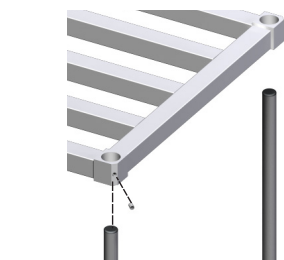

To assemble, slide shelves into
place and secure with set screw